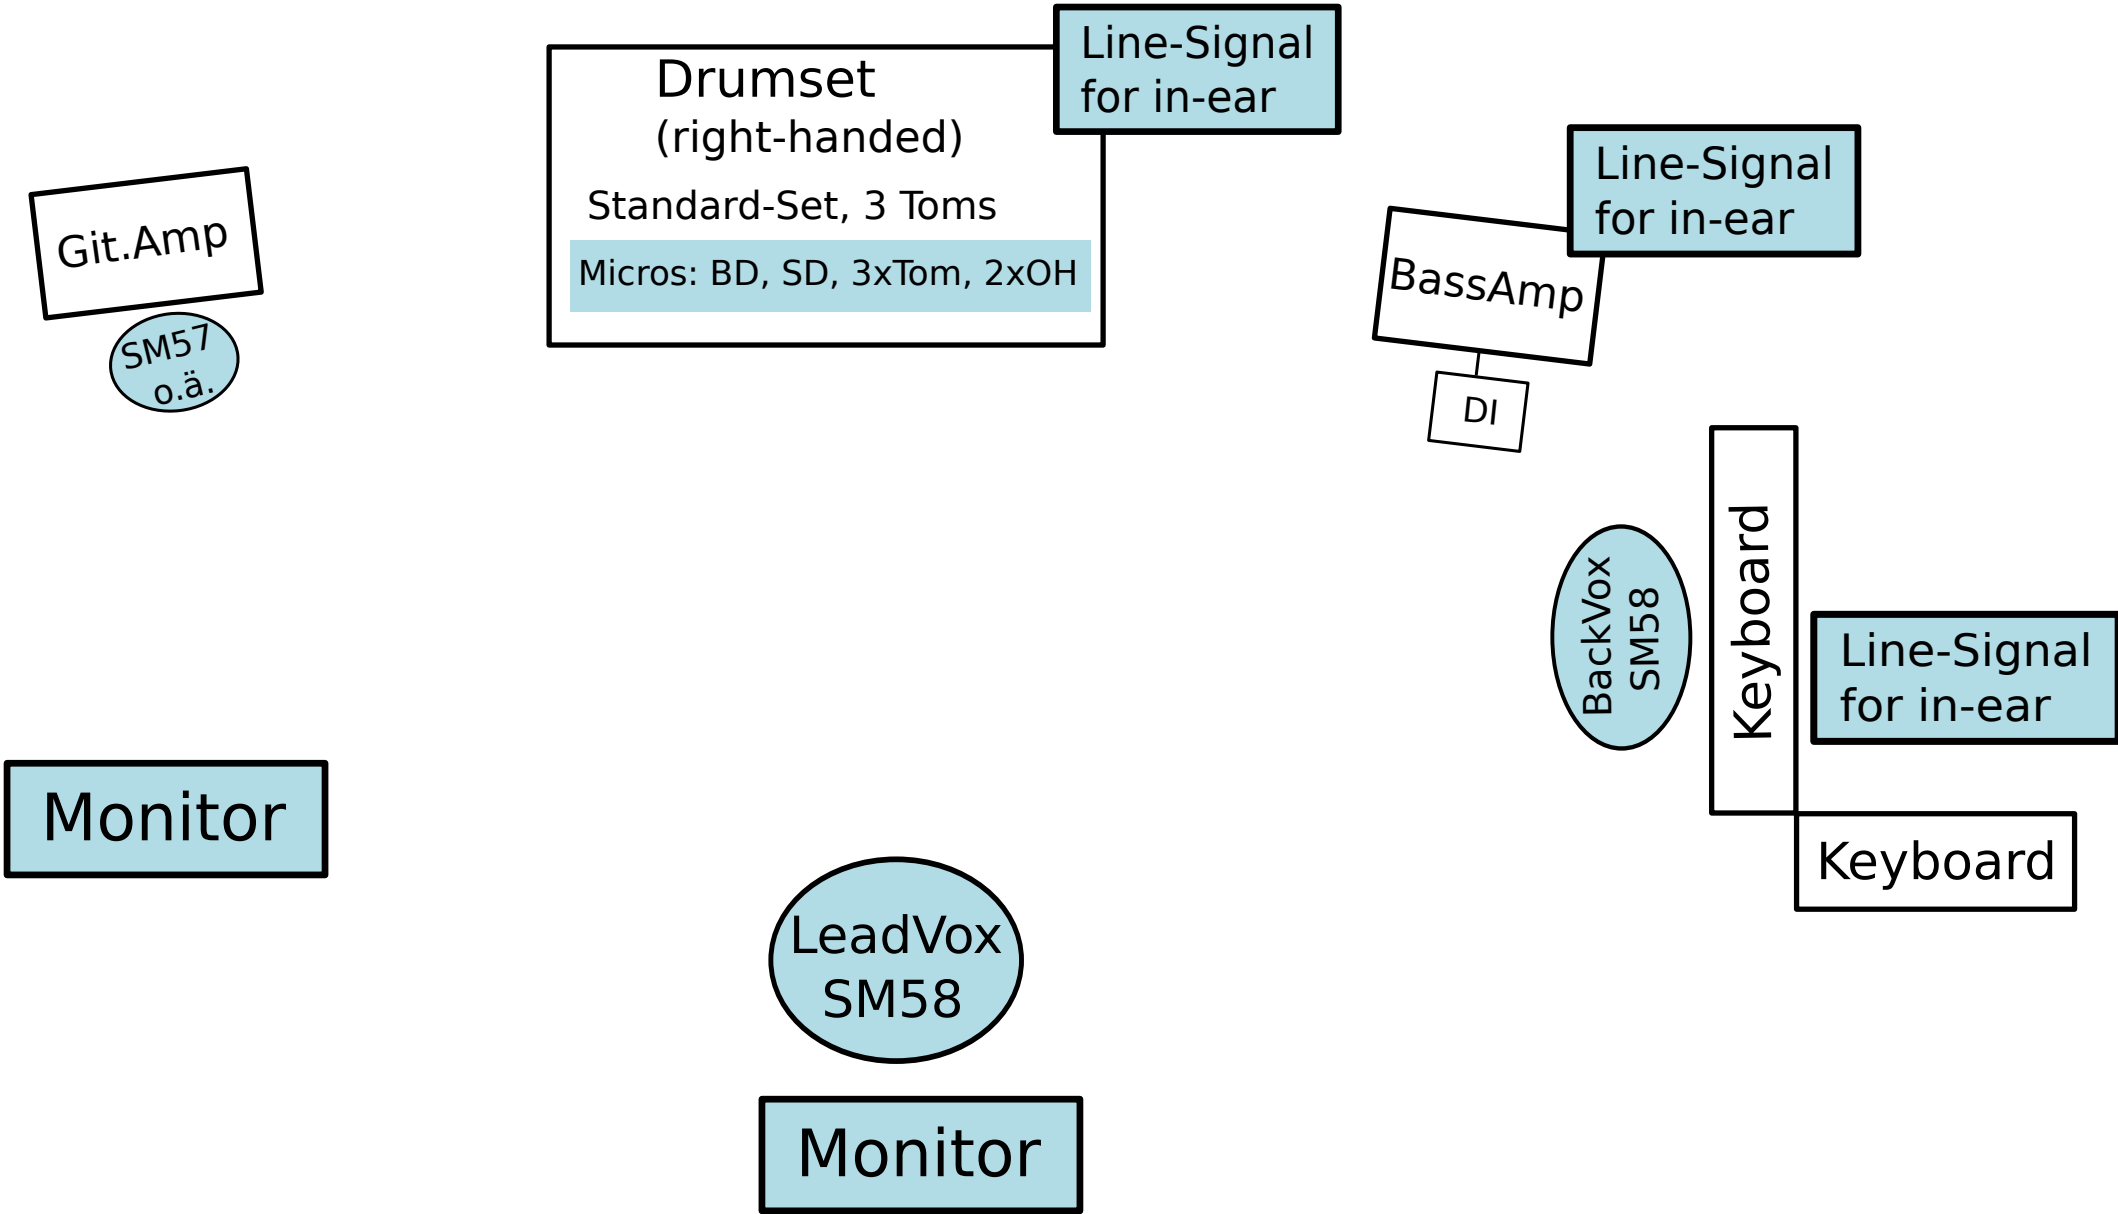

# Stageplan and Technical-Rider HIGH PURPLE

 : to be provided by the venue  
